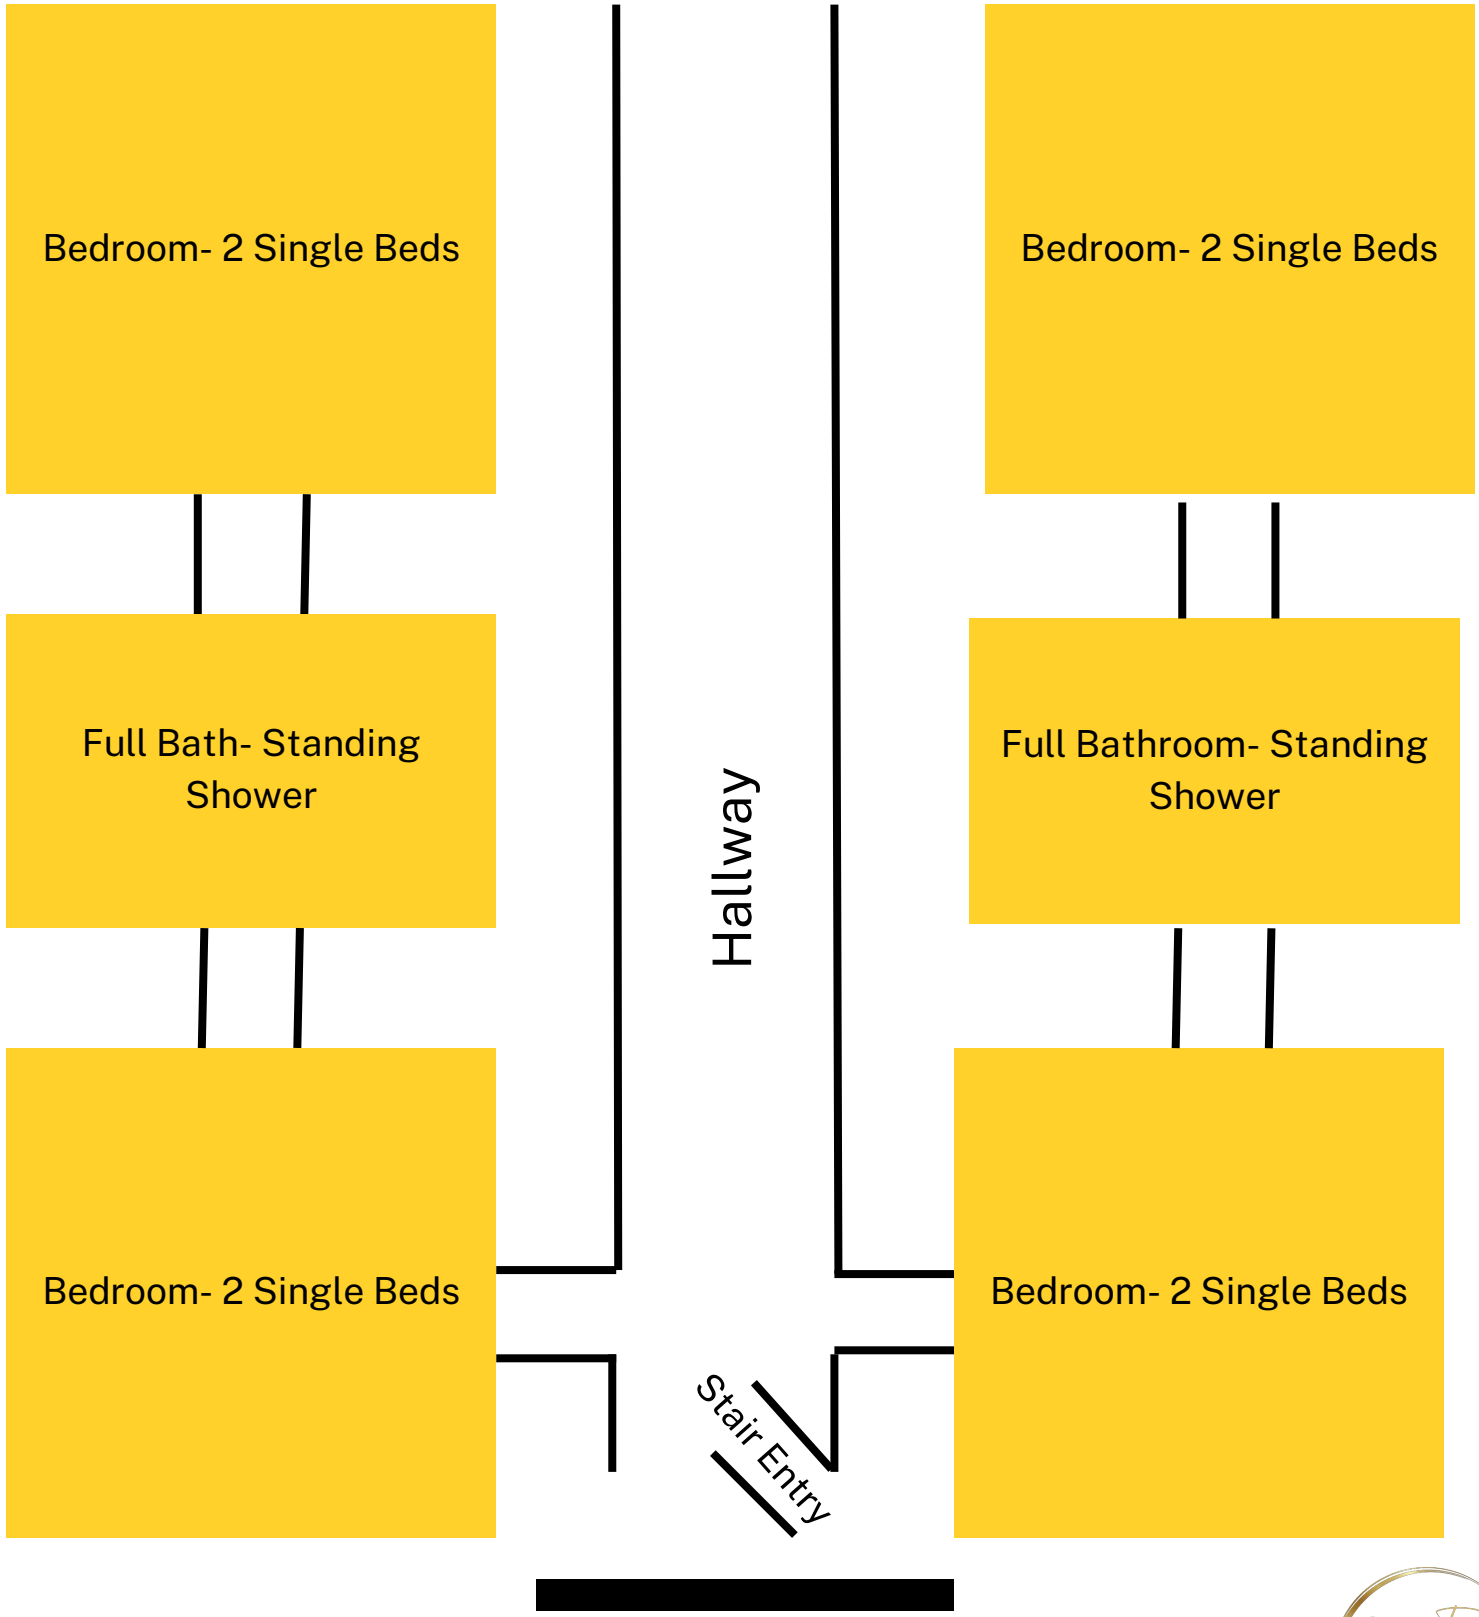

Pine Cottage ~ 1st Floor

Front Entrance (Street View)

Pine Cottage ~ 2nd Floor

Bedroom- 2 Single Beds

Bedroom- 2 Single Beds

Full Bath- Standing Shower

Full Bathroom- Standing Shower

Bedroom- 2 Single Beds

Bedroom- 2 Single Beds

Hallway

Stair Entry

Window (Street View)