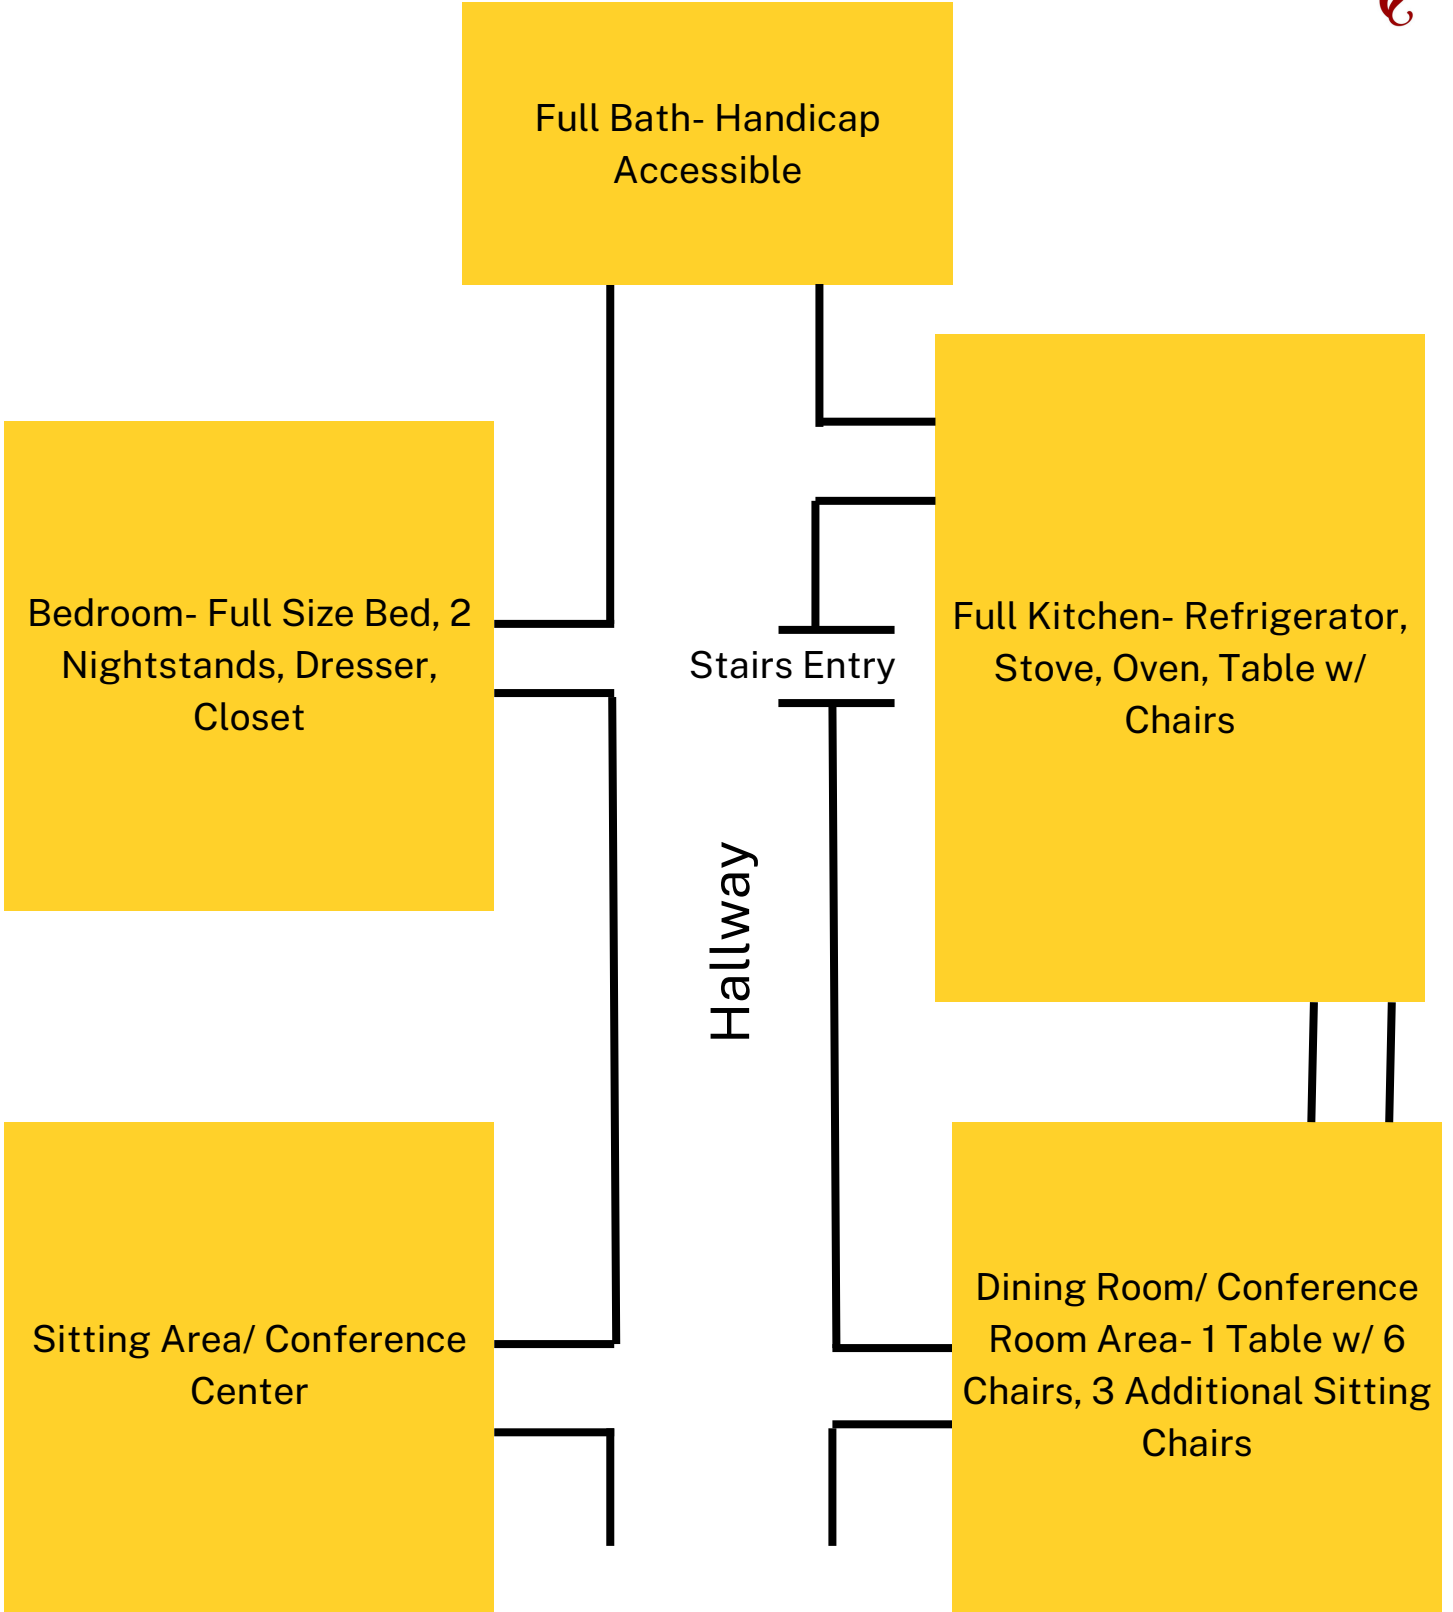

Pine Cottage ~ 1st Floor

Front Entrance (Street View)

Pine Cottage ~ 2nd Floor

Bedroom- 2 Single Beds

Bedroom- 2 Single Beds

Full Bath- Standing Shower

Full Bathroom- Standing Shower

Bedroom- 2 Single Beds

Bedroom- 2 Single Beds

Hallway

Stair Entry

Window (Street View)